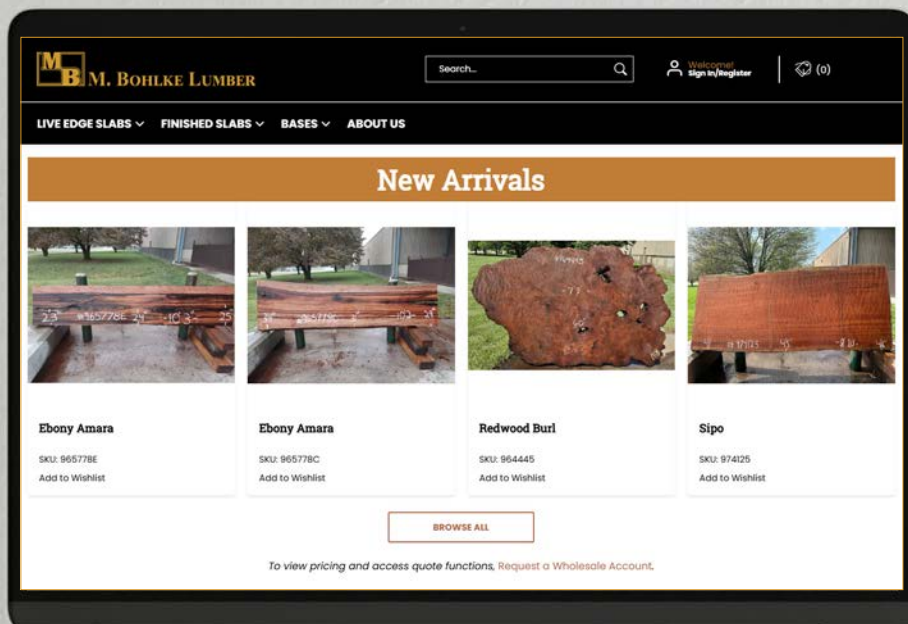

SIPO POMELLE

Lengths | 8'-14'

Widths | 35"-46"

Thicknesses | 2.5"-2.75"

Every slab tells a story. Find yours.

lumber.mbveneer.com

- ✓ Our full, graded live edge slab inventory
- ✓ Detailed dimensions, species, and pricing*
- ✓ Designed exclusively for wholesale customers

Plan your next project with confidence, all in one portal.

**Pricing is only available to approved Wholesale Accounts.*

"Your website is amazing. It's super helpful looking at multiple slabs at one time."